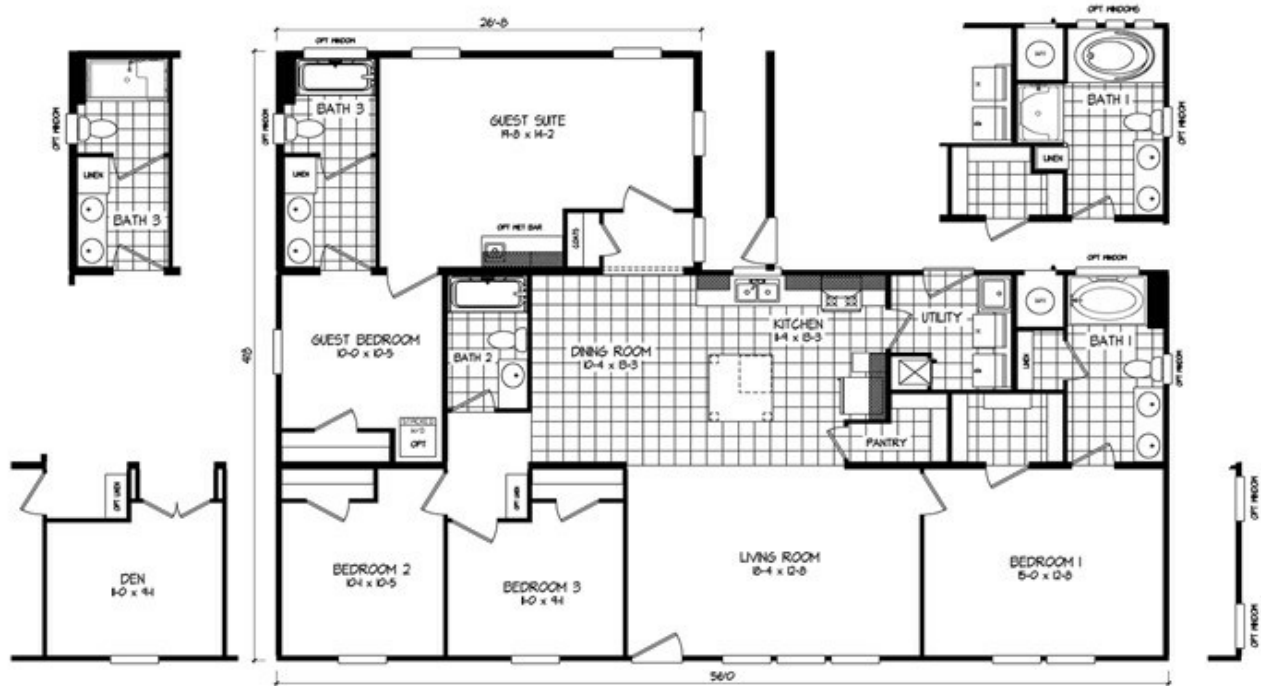

**IBK-44564A** Model number: 51IBK44564AH

**4 beds • 3 baths • 2464 sq.ft. • 44' width • 56' depth**

Our home building facilities invest in continuous product and process improvements. Plans, dimensions, features, materials, specifications and availability are subject to change without notice or obligation. Renderings and floor plans are representative likenesses of our homes and may differ from the actual homes. We invite you to tour a Home Center near you and inspect the highest value in quality housing available or call (928) 536-2336 to speak with a Home Consultant. Copyright 2017, CMH. All rights reserved.