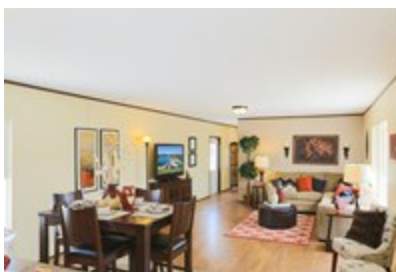

# SPRING BREEZE

**SPRING BREEZE** Floor plan number: BUC007071AZ  
3 beds • 2 baths • 1152 sq.ft. • 16' width • 72' depth

Our home building facilities invest in continuous product and process improvements. Plans, dimensions, features, materials, specifications and availability are subject to change without notice or obligation. Renderings and floor plans are representative likenesses of our homes and may differ from the actual homes. We invite you to tour a Home Center near you and inspect the highest value in quality housing available or call (928) 536-2336 to speak with a Home Consultant. Copyright 2017, CMH. All rights reserved.